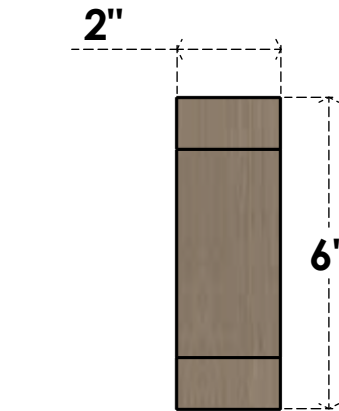

ITEM NUMBER: CORU02X04X06BURRCPR

2"W X 4"D X 6"H SERIES 2 CLASSIC BURLINGTON ROUGH CEDAR
TIMBERTHANE FAUX WOOD CORBEL, PRIMED

SIDE PROFILE

FRONT PROFILE

ISOMETRIC

EKENA MILLWORK
2300 WEST MAIN ST.
CLARKSVILLE, TX 75426
TOLL FREE: 866-607-0453
WWW.EKENAMILLWORK.COM

NOTES

1. INSTALLATION TO BE COMPLETED IN ACCORDANCE WITH MANUFACTURER'S SPECIFICATIONS.
2. DRAWING MAY NOT BE TO SCALE
3. THIS DRAWING IS INTENDED FOR DESIGN AND PLANNING PURPOSES ONLY.
4. ALL INFORMATION CONTAINED HEREIN WAS CURRENT AT THE TIME OF DEVELOPMENT BUT MUST BE REVIEWED AND APPROVED BY THE PRODUCT MANUFACTURER TO BE CONSIDERED ACCURATE.
5. TIMBERTHANE ARCHITECTURAL PRODUCTS ARE MADE FROM HIGH DENSITY URETHANE AND COME FACTORY PRIMED