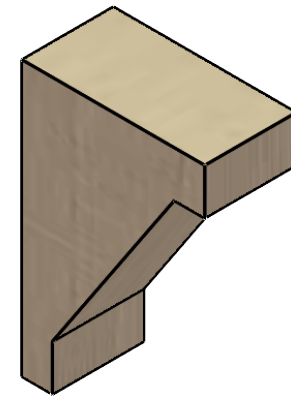

ITEM NUMBER: CORU02X04X06BURRCPR

2"W X 4"D X 6"H SERIES 2 CLASSIC BURLINGTON ROUGH CEDAR
TIMBERTHANE FAUX WOOD CORBEL, PRIMED

SIDE PROFILE

FRONT PROFILE

ISOMETRIC

EKENA MILLWORK
2300 WEST MAIN ST.
CLARKSVILLE, TX 75426
TOLL FREE: 866-607-0453
WWW.EKENAMILLWORK.COM

NOTES

1. INSTALLATION TO BE COMPLETED IN ACCORDANCE WITH MANUFACTURER'S SPECIFICATIONS.
2. DRAWING MAY NOT BE TO SCALE
3. THIS DRAWING IS INTENDED FOR DESIGN AND PLANNING PURPOSES ONLY.
4. ALL INFORMATION CONTAINED HEREIN WAS CURRENT AT THE TIME OF DEVELOPMENT BUT MUST BE REVIEWED AND APPROVED BY THE PRODUCT MANUFACTURER TO BE CONSIDERED ACCURATE.
5. TIMBERTHANE ARCHITECTURAL PRODUCTS ARE MADE FROM HIGH DENSITY URETHANE AND COME FACTORY PRIMED