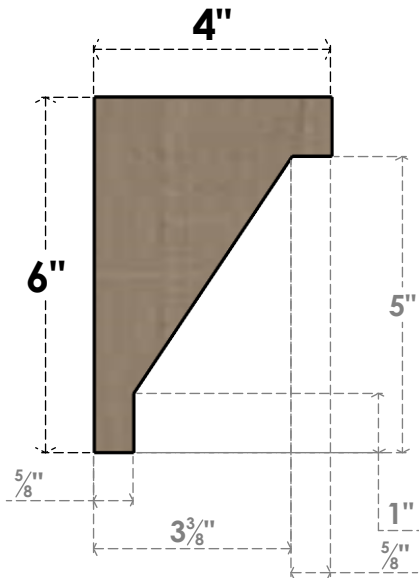

ITEM NUMBER: CORU02X04X06BURRCPR

2"W X 4"D X 6"H SERIES 2 CLASSIC BURLINGTON ROUGH CEDAR
TIMBERTHANE FAUX WOOD CORBEL, PRIMED

SIDE PROFILE

FRONT PROFILE

ISOMETRIC

EKENA MILLWORK
2300 WEST MAIN ST.
CLARKSVILLE, TX 75426
TOLL FREE: 866-607-0453
WWW.EKENAMILLWORK.COM

NOTES

1. INSTALLATION TO BE COMPLETED IN ACCORDANCE WITH MANUFACTURER'S SPECIFICATIONS.
2. DRAWING MAY NOT BE TO SCALE
3. THIS DRAWING IS INTENDED FOR DESIGN AND PLANNING PURPOSES ONLY.
4. ALL INFORMATION CONTAINED HEREIN WAS CURRENT AT THE TIME OF DEVELOPMENT BUT MUST BE REVIEWED AND APPROVED BY THE PRODUCT MANUFACTURER TO BE CONSIDERED ACCURATE.
5. TIMBERTHANE ARCHITECTURAL PRODUCTS ARE MADE FROM HIGH DENSITY URETHANE AND COME FACTORY PRIMED